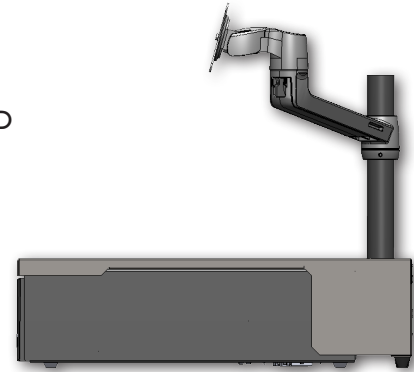

A SLIM INTEGRATION SOLUTION FOR GREATER FLEXIBILITY

INTEGRATION SYSTEM

CADDY SPM ORGANIZER

Economical and versatile configurations

Sleek and streamlined, the Caddy™ SPM cleans up your work space cabling and allows positioning of your LCD display for greater productivity. Reposition your LCD to organize your POS workstation with just a touch.

The Caddy™ SPM Organizer now provides additional flexibility by lifting the monitor off of the workstation. It can be positioned to the left or the right, tilted up and down, and raised or lowered to fit your unique workstation requirements. All this fits on the top of a heavy duty Series 100 (16 x 16) or Series 4000 (18 x 16) cash drawer. Easy cable routing and organization is included with no holes to drill or fasteners to install. Unique locating tabs on this slim profile organizer allows secure placement of the Caddy™ SPM on top of the cash drawer.

APG CASH DRAWER®

THE CASH DRAWER CADDY™ SPM INTEGRATION

FEATURES

- Monitor Arm supports up to 20" LCD screen (20 lbs)
- Standard 75 mm and 100 mm VESA mounting of the LCD
- Secure mounting to handle touch screen requirements
- Allows for ambidextrous positioning of peripherals
- Fits Series 100 1616 or Series 4000 1816 cash drawers

DIMENSIONS

The unique design of the Caddy™ SPM Organizer provides cable routing in just half an inch above the cash drawer while integrating an LCD in a way that allows for full adjustment and placement of your peripherals.