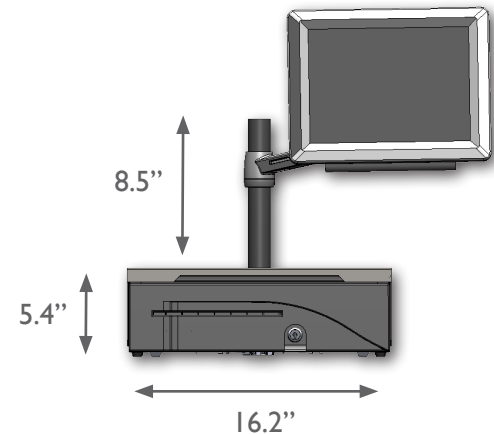

The Caddy™ SPM Organizer now provides additional flexibility by lifting the monitor off of the workstation. It can be positioned to the left or the right, tilted up and down, and raised or lowered to fit your unique workstation requirements. All this fits on the top of a heavy duty Series 100 (16 x 16) or Series 4000 (18 x 16) cash drawer. Easy cable routing and organization is included with no holes to drill or fasteners to install. Unique locating tabs on this slim profile organizer allows secure placement of the Caddy™ SPM on top of the cash drawer.

DIMENSIONS

The unique design of the Caddy™ SPM Organizer provides cable routing in just half an inch above the cash drawer while integrating an LCD in a way that allows for full adjustment and placement of your peripherals.

Description

Caddy™ SPM Organizer with Series 100 cash drawer (shown)

Dimensions (W x D x H)

16.2 x 19.6 x 5.4 inches
411 x 498 x 137 mm

Caddy™ SPM Organizer with Series 4000 cash drawer

18.2 x 19.5 x 4.6 inches
462 x 495 x 117 mm

Pole height

8.5" above the top of the Caddy™ SPM work surface

PART NUMBERS

- | | |
|-------------------|--|
| RKM-BL1616 | Integration organizer fits Series 100 1616 size cash drawer, black powder coat finish |
| RKM-CW1616 | Integration organizer fits Series 100 1616 size cash drawer, cloud white powder coat finish |
| RKM-BL1816 | Integration organizer fits Series 4000 1816 size cash drawer, black powder coat finish |
| RKM-CW1816 | Integration organizer fits Series 4000 1816 size cash drawer, cloud white powder coat finish |