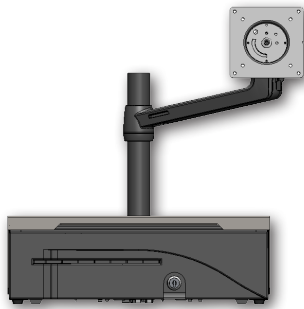

A SLIM INTEGRATION SOLUTION FOR GREATER FLEXIBILITY

INTEGRATION SYSTEM

CADDY SPM ORGANIZER

Economical and versatile configurations

Sleek and streamlined, the Caddy™ SPM cleans up your work space cabling and allows positioning of your LCD display for greater productivity. Reposition your LCD to organize your POS workstation with just a touch.

The Caddy™ SPM Organizer now provides additional flexibility by lifting the monitor off of the workstation. It can be positioned to the left or the right, tilted up and down, and raised or lowered to fit your unique workstation requirements. All this fits on the top of a heavy duty Series 100 (16 x 16) or Series 4000 (18 x 16) cash drawer. Easy cable routing and organization is included with no holes to drill or fasteners to install. Unique locating tabs on this slim profile organizer allows secure placement of the Caddy™ SPM on top of the cash drawer.

APG CASH DRAWER®

THE CASH DRAWER CADDY™ SPM INTEGRATION

FEATURES

- Monitor Arm supports up to 20" LCD screen (20 lbs)
- Standard 75 mm and 100 mm VESA mounting of the LCD
- Secure mounting to handle touch screen requirements
- Allows for ambidextrous positioning of peripherals
- Fits Series 100 1616 or Series 4000 1816 cash drawers

DIMENSIONS

The unique design of the Caddy™ SPM Organizer provides cable routing in just half an inch above the cash drawer while integrating an LCD in a way that allows for full adjustment and placement of your peripherals.