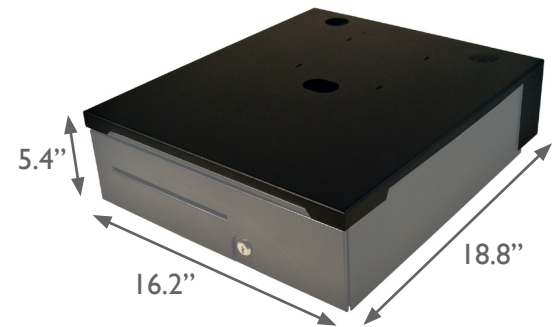

Several different printer tray sizes can extend the work surface with secure locking tabs in just seconds. Cables and the printer power supply fit easily into the cable routing cavity. The Caddy™ SP Organizer is sturdy enough that it can be lifted off the drawer even when it is fully populated.

APG CASH DRAWER®

THE CASH DRAWER CADDY™ SP ORGANIZER

FEATURES

- Integration organizer fits neatly on a standard sized Series 100 1616 or Series 4000 1816 cash drawer*
- Rugged steel construction with a powder coat finish
- Available in Black or Cloud White
- Slim profile integration, just 0.5 inches tall
- Allows for left or right hand printer tray attachment to extend the work surface **
- Provides shelf inside cable storage area for storage of the printer power supply
- Secures to the cash drawer without fasteners, no holes or push pins required
- Rear holes on left and right side of the product allow easy cable routing

* Kit does not include cash drawer, contact your APG representative for more information

** Optional printer trays are sold separately

DIMENSIONS

The unique design of the Caddy™ SP Organizer raises the height of the cash drawer by just half an inch while integrating and concealing messy cable routing and printer power supplies.

Description	Dimensions (W x D x H)
Caddy™ SP Organizer with Series 100 cash drawer (shown)	16.2 x 18.8 x 5.4 inches 411 x 478 x 137 mm
Caddy™ SP Organizer with Series 4000 cash drawer	18.2 x 18.8 x 4.8 inches 462 x 478 x 119 mm